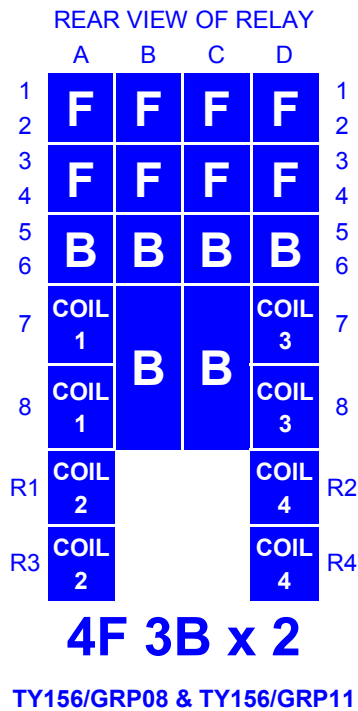

### Twin double wound D.C. neutral line relay

#### Description

Twin relays covered by this data sheet are for general railway signalling purposes where operation from either of two separate supplies is required.

## Contact Arrangements.

**F = Front contact**, which is made when the relay is energised. This is a normally open contact.

**B = Back contact**, which is made when the relay is de-energised and the armature has completed its maximum travel. This is a normally closed contact.