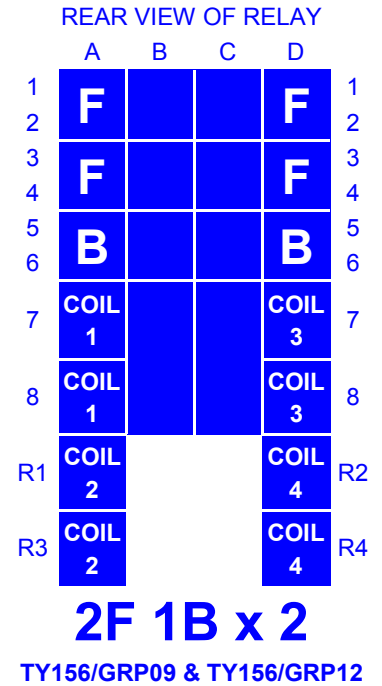

Contact Arrangements.

F = Front contact, which is made when the relay is energised. This is a normally open contact.

B = Back contact, which is made when the relay is de-energised and the armature has completed its maximum travel. This is a normally closed contact.