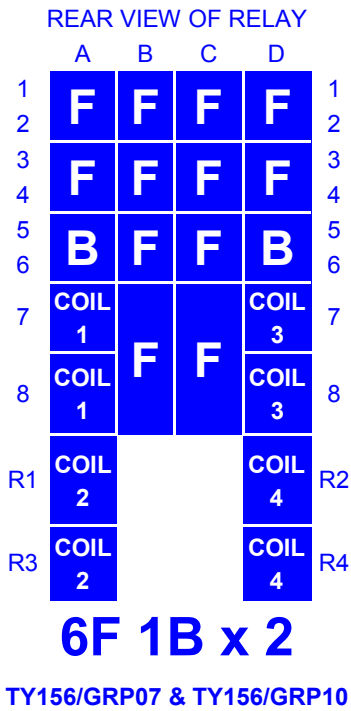

### Twin double wound D.C. neutral line relay

#### Description

Twin relays covered by this data sheet are for general railway signalling purposes where operation from either of two separate supplies is required.

#### Mors Smitt Relays

- Modular plug in design
- Non weld contacts
- Silver and carbon impregnated with silver contact tips
- Proven reliability
- Low life cycle cost

Specification	Network Rail Acceptance Number	Pin Code (Pins)	Contacts	Rated Voltage	Mors Smitt Reference (Westinghouse Reference)	Mors Smitt Catalogue Number
BRB960	PA05/04802	056 (A, C, E, G & J)	6F 1B x 2	50 V D.C.	SNND1 (QNND1)	TY156/GRP07
BRB960	PA05/04802	060 (A, C, G, H & J)	4F 3B x 2	50 V D.C.	SNND1 (QNND1)	TY156/GRP08
BRB960	PA05/04802	060 (A, C, G, H & J)	2F 1B x 2	50 V D.C.	SNND1 (QNND1)	TY156/GRP09
BRB960	PA05/04802	055 (A, C, E, F & J)	6F 1B x 2	24 V D.C.	SNND1 (QNND1)	TY156/GRP10
BRB960	PA05/04802	054 (A, C, D, H & J)	4F 3B x 2	24 V D.C.	SNND1 (QNND1)	TY156/GRP11
BRB960	PA05/04802	054 (A, C, D, H & J)	2F 1B x 2	24 V D.C.	SNND1 (QNND1)	TY156/GRP12

## Contact Arrangements.

**F = Front contact**, which is made when the relay is energised. This is a normally open contact.

**B = Back contact**, which is made when the relay is de-energised and the armature has completed its maximum travel. This is a normally closed contact.