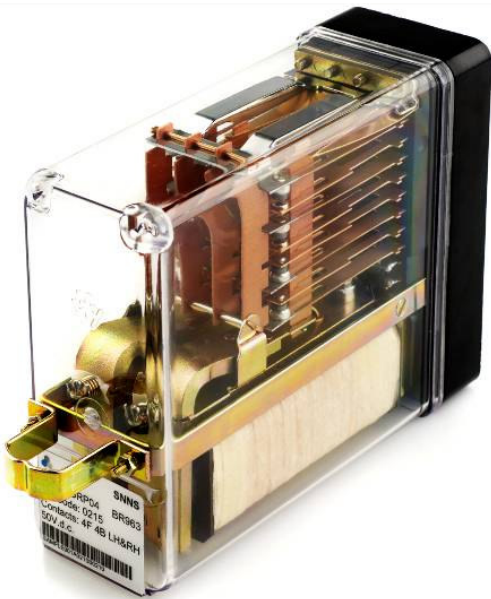

# TY156/GRP07-12 - BRB960 - QNND1

### Twin double wound D.C. neutral line relay

#### Description

Twin relays covered by this data sheet are for general railway signalling purposes where operation from either of two separate supplies is required.